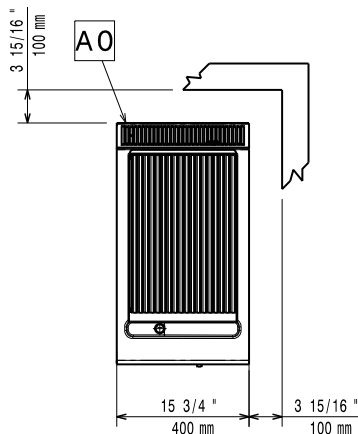

Front

Sida

EQ = Ekvipotentia skruv
 G = Gasanslutning

Topp

Gas

Gas, effekt:	7 kW
Standardgasleverans	Natural Gas
Gastyp alternativ:	LPG; Naturgas; Stadsgas
Gasintag:	3/4"

Viktig information

If appliance is set up or next to or against temperature sensitive furniture or similar, a safety gap of approximately 150 mm should be maintained or some form of heat insulation fitted.

Nettovikt:	32 kg
Fraktvikt:	46 kg
Frakthöjd:	530 mm
Fraktbredd:	460 mm
Fraktdjup:	820 mm
Fraktvolym:	0.2 m ³
[NOT TRANSLATED]	N7GG